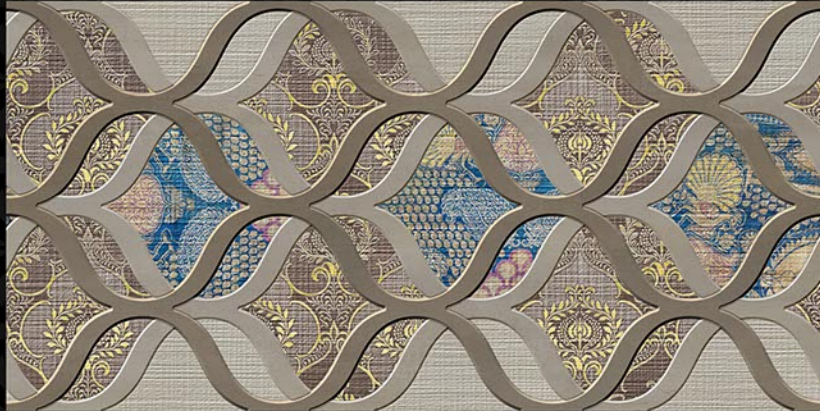

Matt Finish

300X600^{MM}
DIGITAL WALL TILES

2008-HL-1

digital
wall
tiles